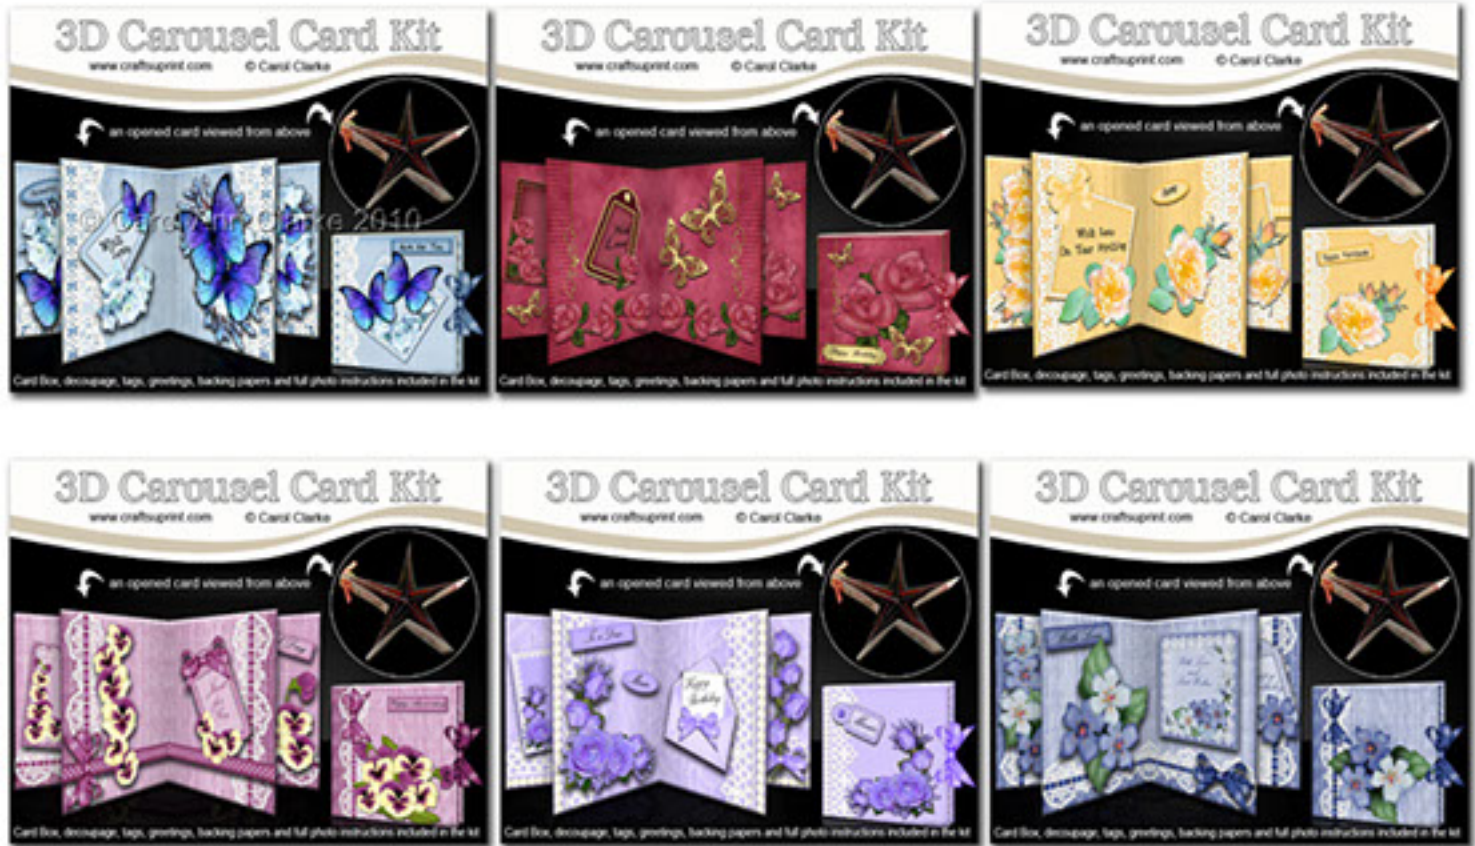

Score, cut out, fold and crease the matching folded gift tag

Your finished card

The back of your card

There are lots to choose from

3D Carousel Cards:-

3D Pop Out Transport Cards:-

3D Pop Out Word Cards:-

3D Large Wobble Head Animated Cards:-

Bookmark Cards with Envelopes:-

3D Pop Out Cards:-

8" x 8" Scalloped Corner Cards

Everlasting Calendar Bookmark Kits

3D Window Cards

3D Window Pop Up Cards

3D Pop Out Cards

3D Window Pop Up Shop Cards