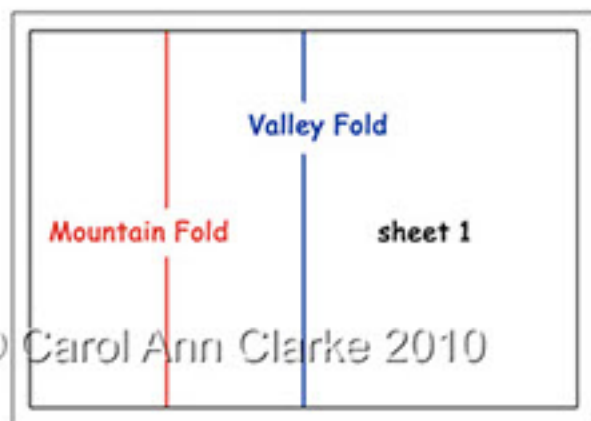

3D Shaped No-Hole Fold Back Card Kits