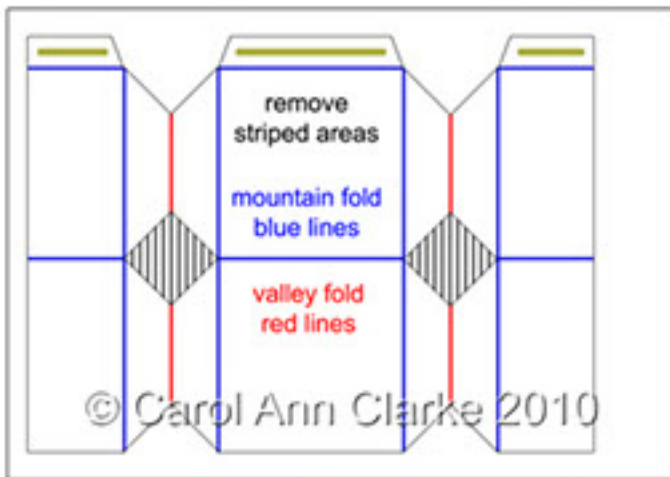

Large 3D Christmas Cracker Boxes

Fabulous cracker shaped treat or favour boxes together with a gift card, decoupage & tags. These wonderful gift boxes would be great for small presents, Teacher Presents, on the Xmas table or filled with party treats and they make great favour boxes too!

For best results print onto photo paper or good quality cardstock.

Large 3D Christmas Cracker Boxes

Please read the instructions all the way through before starting score the fold lines on both sheets. I have marked these in red and blue on the diagram

Cut out fold and crease all score lines remove the striped areas. add dst where marked in green on the diagram

Join the 2 pieces together lining up the design

Fold over and adhere the other side to make a tube

Your cracker box will now look like this when opened up

Large 3D Christmas Cracker Boxes

Gently ease the middle sections inwards

push the ends all the way in

(this will help with keeping the box square when adding the lid and base inners to the box)