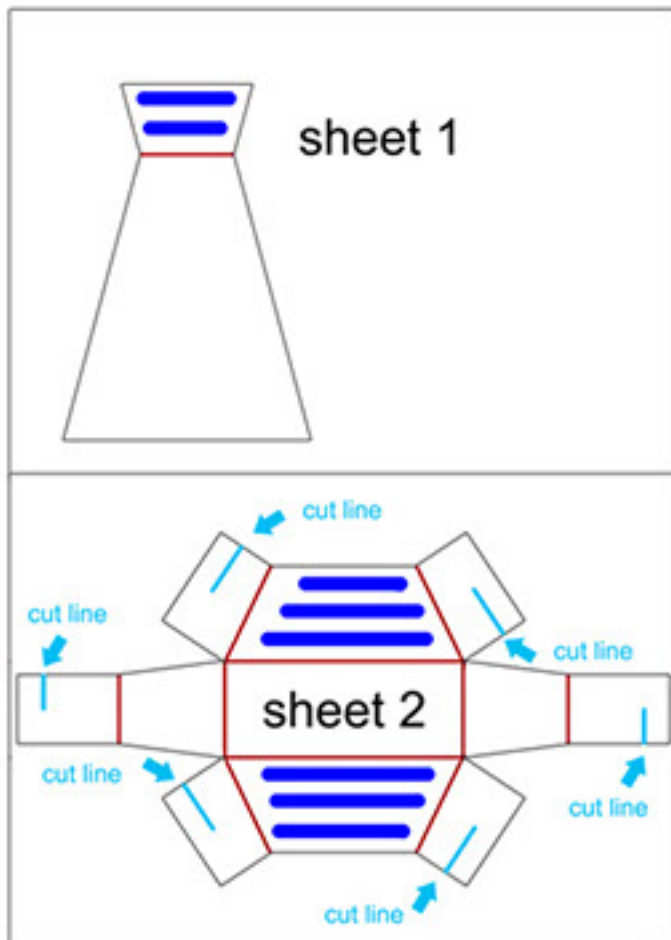

Cute Canine Treat/Favour Boxes

Fabulous Shaped Treat or Favour Boxes that would be great for small presents or used as party treat or favour boxes Print the two sheets onto cardstock or heavy gloss photographic paper

Before cutting out score along all the fold lines using the registration marks as a guide. Cut the slits where marked on the box base

Cute Canine Treat/Favour Boxes

Read these instructions all the way through before making your box

These scoring diagrams will show you exactly where the score lines & cut lines for your box are on each sheet. There are also score lines on the spines that are not shown on the scoring diagrams

Before cutting out use a ruler and scoring tool to score the fold lines on sheets where marked.