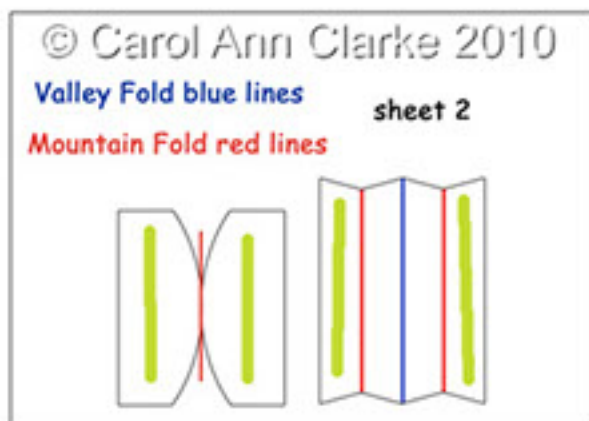

3D Shaped Card Kits

A fabulous fun shaped cards that are quick and simple to make but look really stunning when made up and will WOW the recipient.

For best results print both sheets onto photo paper or good quality card-stock

3D Shaped Card Kits

Read these instructions all the way through before making your card

Before cutting out use a ruler and scoring tool to score the fold lines on sheets where marked. Use the lines at the edges of the sheets to align your ruler.