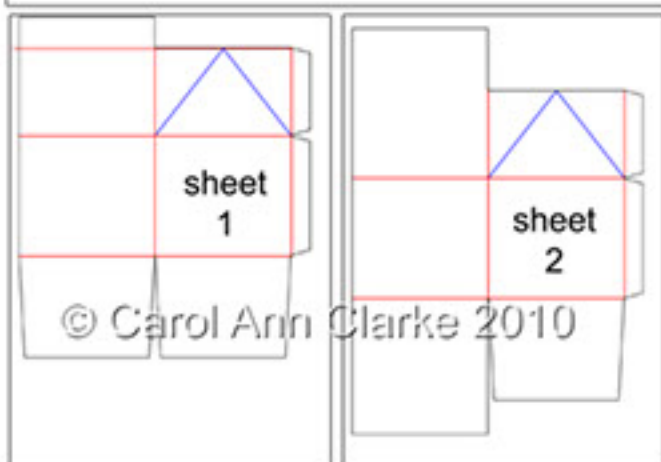

## 3D Xmas Gingerbread Milk Carton Sets

Cute small milk carton style boxes in the shape of a gingerbread house

For best results print sheets onto photo paper or good quality cardstock.

# 3D Xmas Gingerbread Milk Carton Sets

Before cutting out use a ruler and scoring tool to score the fold lines on sheets where marked including between the small black dots. I have marked these in red on the diagram