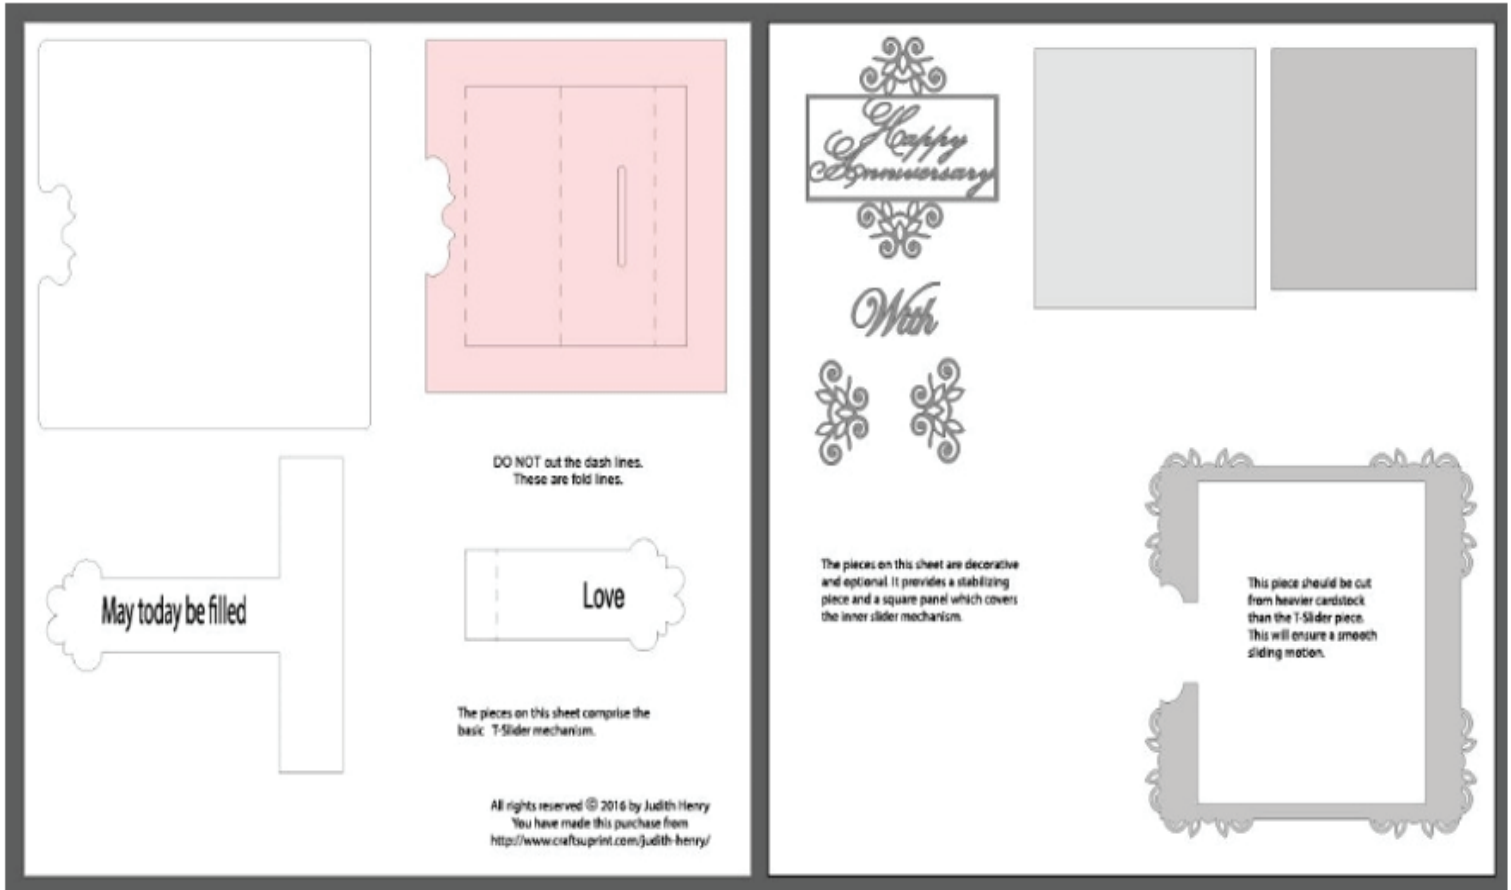

Print and Cut mapping to the Anniversary Card assembly instructions

Print and Cut Version
 Does not have the slot in the three fold nor does it have the added "Love" piece like in the Anniversary card. The digital stamps are the replacement for the word embellishments and are already placed on the squares along with the lace edge to help with the second lace edge which is cut out.