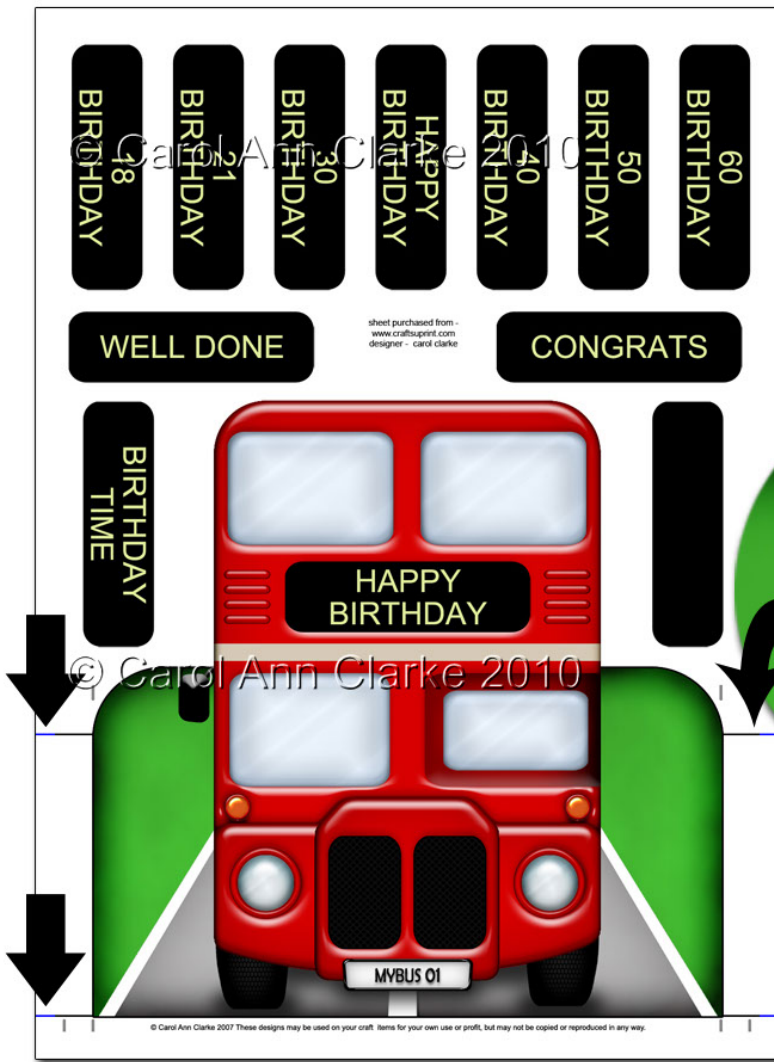

3D Pop Out Transport Card Kits

Fabulous keepsake cards that are simple to make but look so stunning when made up and will WOW the recipient.

For best results print sheets 1 to 4 onto photo paper or good quality cardstock

3D Pop Out Transport Card Kits

Before cutting out score each of the fold lines where marked on the sheets by grey registration lines.

Also before cutting out extend the cutting lines at the top and bottom of each of the 3 layers to the

Add double sided tape where shown below

3D Pop Out Transport Card Kits

Take the back piece of your card and turn over. Fold and crease along each of the the 3 score lines

Add double sided tape to the top where shown at the top

and also on the small folded edge at the bottom

Take the card front, line up and attach the top of the card front to the card back.

Open up, peel back the double sided tape at the bottom, line up the bottoms and stick down.