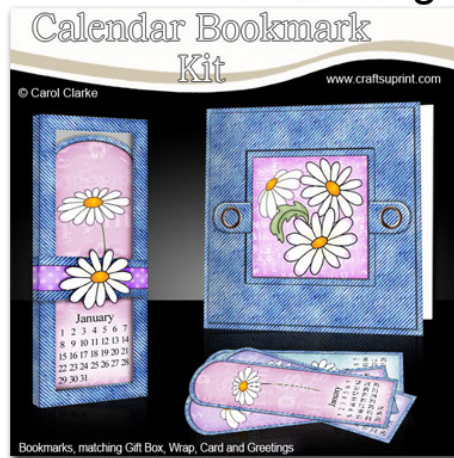

Envelope, decoupage and full photo instructions included in the kit www.craftsuprint.com

Bookmark Cards with Envelopes:-

3D Pop Out Cards:-

3D Pop Out Card Kit

Envelope, decoupage and full photo instructions included in the kit www.craftsuprint.com

3D Pop Out Card Kit

Envelope, decoupage and full photo instructions included in the kit www.craftsuprint.com

3D Pop Out Card Kit

Envelope, decoupage and full photo instructions included in the kit www.craftsuprint.com

8" x 8" Scalloped Corner Cards

Everlasting Calendar Bookmark Kits

3D Window Cards

3D Window Pop Up Cards

3D Pop Out Cards

3D Window Pop Up Shop Cards

3D Animated Moveable Decoupage Cards

3D Animated Moveable Wobble Head Cards