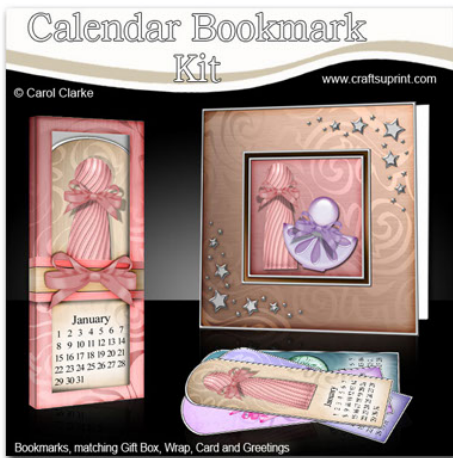

Envelope, decoupage and full photo instructions included in the kit www.craftsuprint.com

Bookmark Cards with Envelopes:-

3D Pop Out Cards:-

3D Pop Out Card Kit

Envelope, decoupage and full photo instructions included in the kit www.craftsuprint.com

3D Pop Out Card Kit

Envelope, decoupage and full photo instructions included in the kit www.craftsuprint.com

3D Pop Out Card Kit

Envelope, decoupage and full photo instructions included in the kit www.craftsuprint.com

8" x 8" Scalloped Corner Cards

Everlasting Calendar Bookmark Kits

3D Window Cards

3D Window Pop Up Cards

3D Pop Out Cards

3D Window Pop Up Shop Cards

3D Animated Moveable Decoupage Cards

3D Animated Moveable Wobble Head Cards