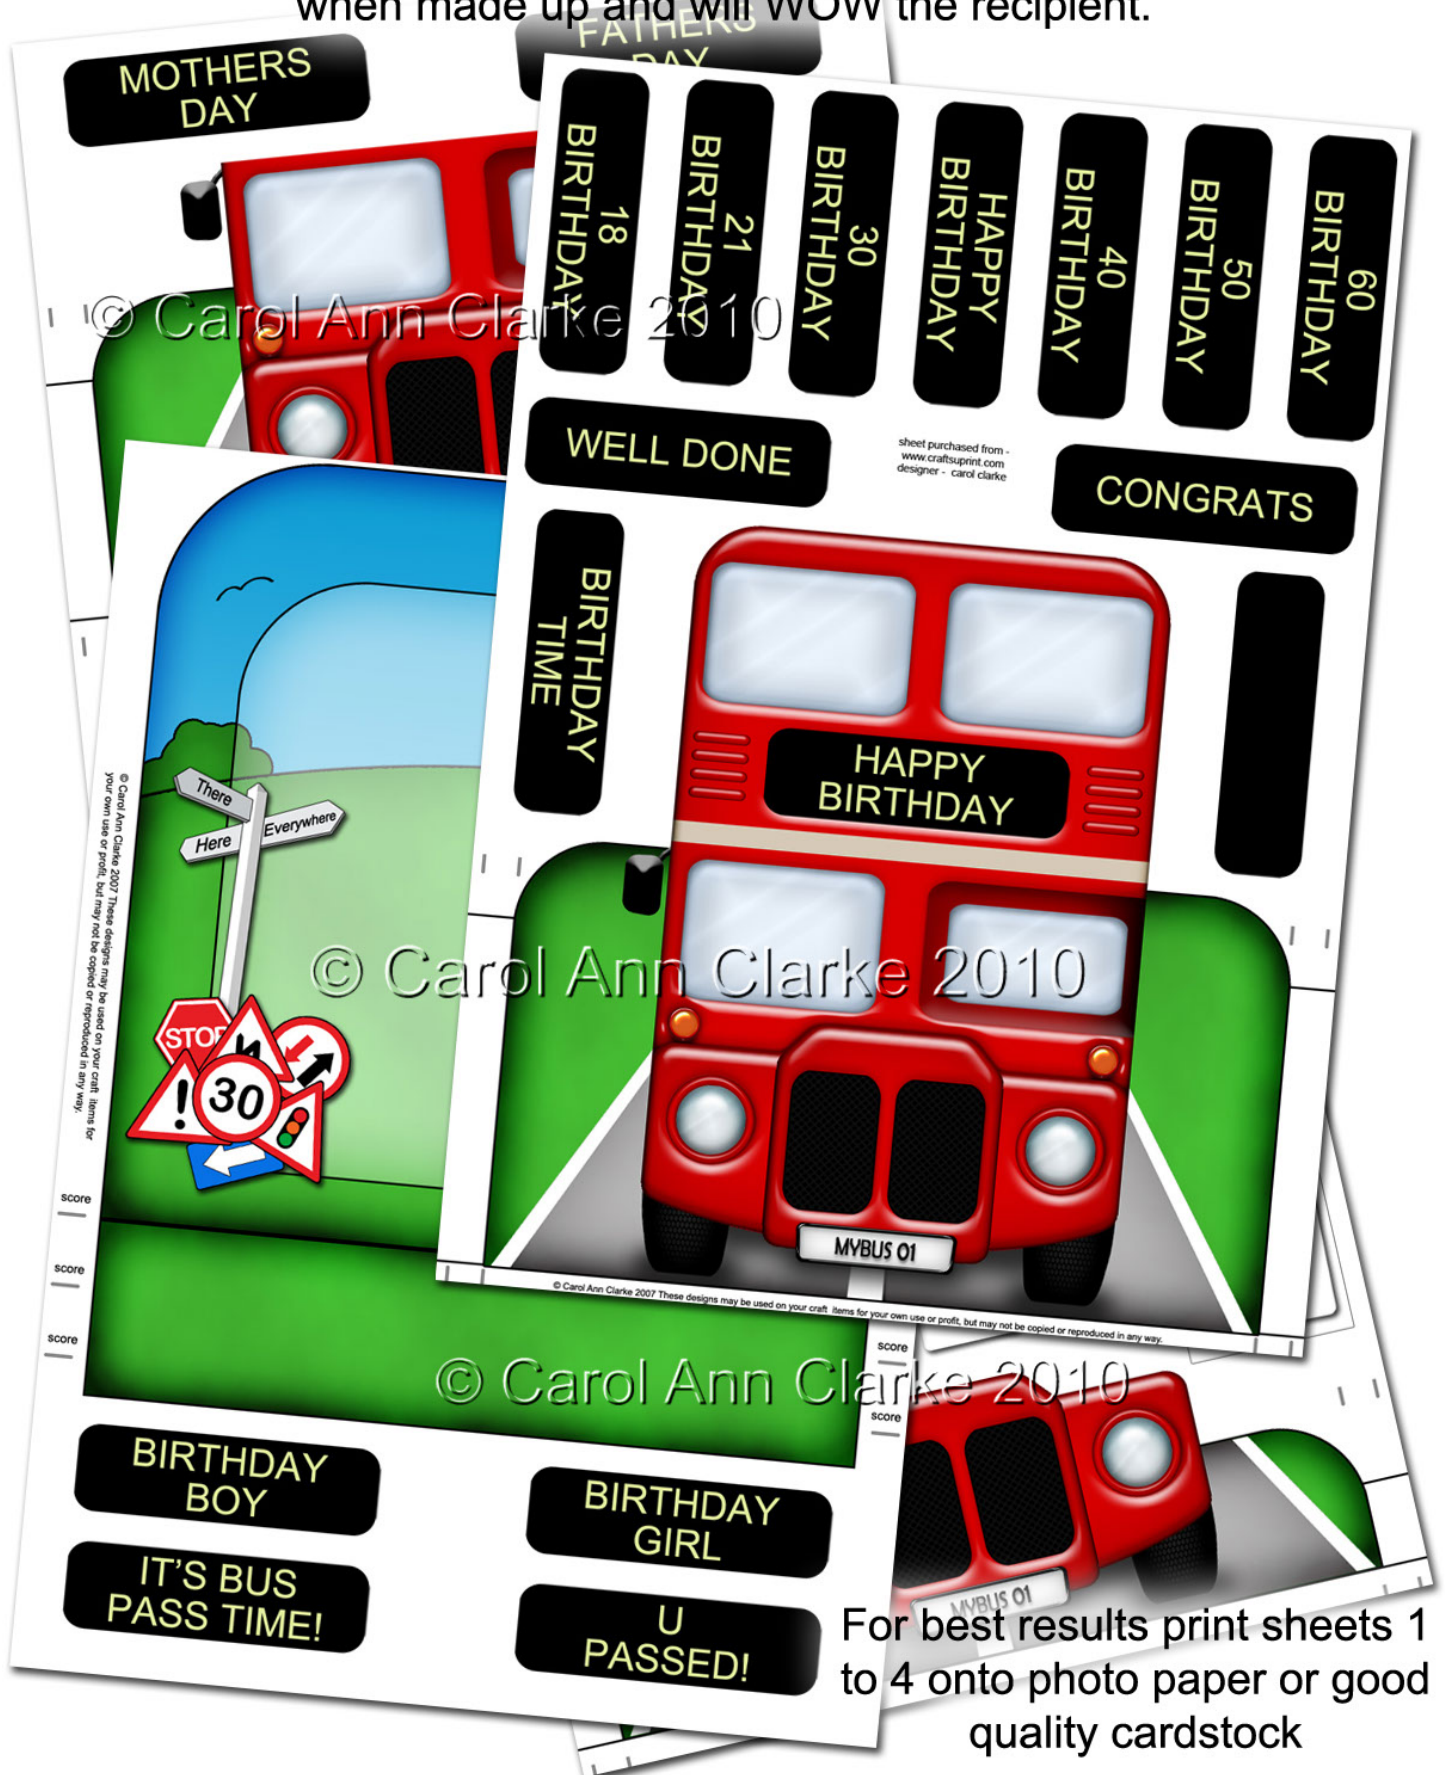

3D Pop Out Transport Card Kits

Fabulous keepsake cards that are simple to make but look so stunning when made up and will WOW the recipient.

For best results print sheets 1 to 4 onto photo paper or good quality cardstock

3D Pop Out Transport Card Kits

Before cutting out score each of the fold lines where marked on the sheets by grey registration lines.

Also before cutting out extend the cutting lines at the top and bottom of each of the 3 layers to the

Add double sided tape where shown below

3D Pop Out Transport Card Kits

Take the back piece of your card and turn over. Fold and crease along each of the the 3 score lines

Add double sided tape to the top where shown at the top

and also on the small folded edge at the bottom

Take the card front, line up and attach the top of the card front to the card back.

Open up, peel back the double sided tape at the bottom, line up the bottoms and stick down.