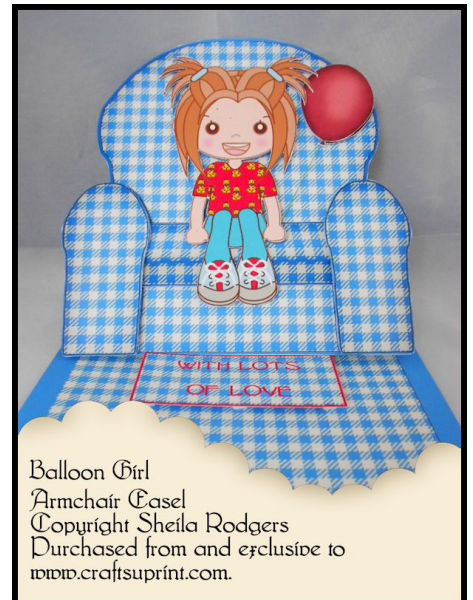

## How to make an Armchair Easel Card

1. Print out the main card and decoupage pages onto good quality card. (I used glossy photo card).
2. Print out the envelope pieces onto paper.
3. Cut out all the pieces.
4. Score along the fold lines.
5. Use double sided tape to stick your envelope together. Leave the non-stick layer on the flap until you need to close the envelope.
6. Stick the back panel for the greeting onto the centre panel at the back, so that it will be the correct way up when the card is folded. (Most of the designs don't have a "right side up" as there is no text on them.)
7. Layer up the decoupage using foam pads or silicone glue. (I used foam pads).
8. Stick the figure with the seat pad attached onto the armchair before you add the arms of the armchair. This will hide the sides of the seat cushion. Then stick your armchair with character onto your card.
9. Decide where you want to put the footstool, which also acts as the "stopper" and stick in place using thick foam pads (or brown wooden beads would make realistic looking stool legs!)
10. Add any extra embellishments you like to personalise your card.

Please check out all my Armchair Easel cards!

Baby Girl With Puppy  
 Armchair Easel  
 Copyright Sheila Rodgers  
 Purchased from and exclusive to  
[www.craftsuprint.com](http://www.craftsuprint.com).

Baby Girl With Teddy  
 Armchair Easel  
 Copyright Sheila Rodgers  
 Purchased from and exclusive to  
[www.craftsuprint.com](http://www.craftsuprint.com).

Balloon Girl  
 Armchair Easel  
 Copyright Sheila Rodgers  
 Purchased from and exclusive to  
[www.craftsuprint.com](http://www.craftsuprint.com).